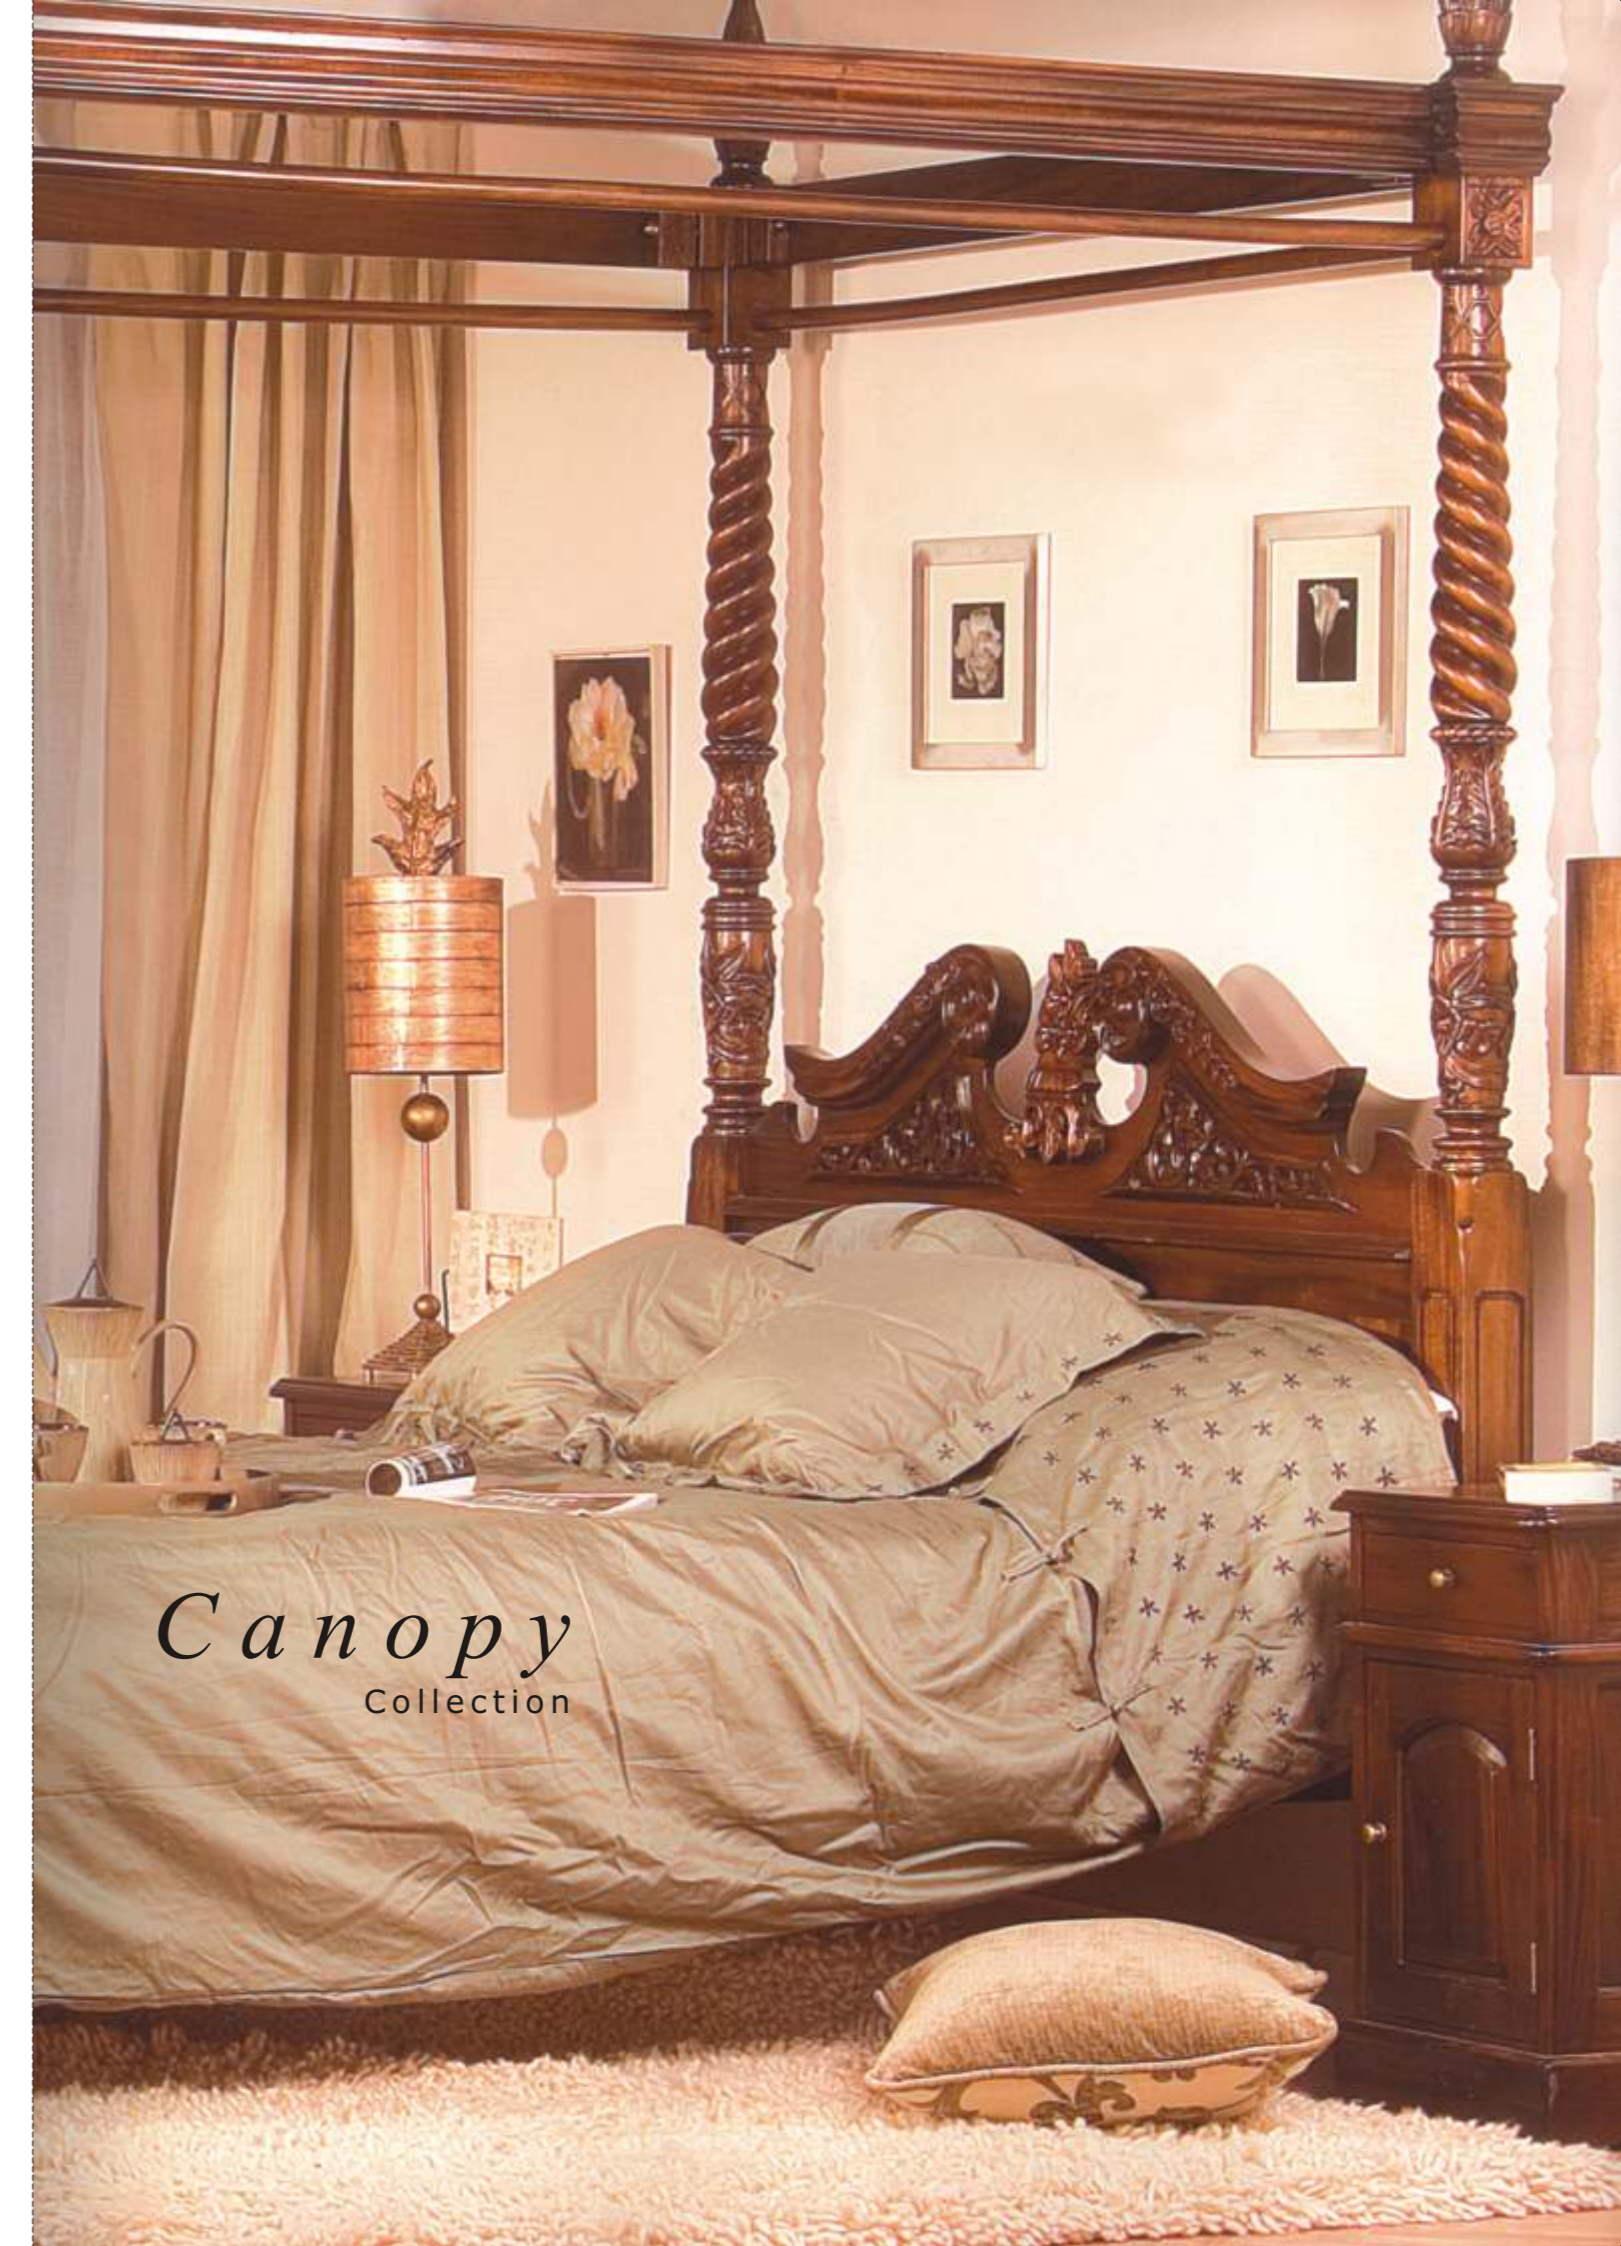

SL90-M Stool Louis 90x40 Mas
cm. W.090 D.040 H.040 ins. W.035 D.016 H.016

SL160A-M Stool Louise 160x40 A Mas
cm. W.160 D.040 H.040 ins. W.063 D.016 H.016

Canopy
Collection

Canopy

Collection

In 1754 an English furniture maker named Thomas Chippendale published a compilation of his work named "Gentleman and the Cabinet-Maker's Director". So influential was his book that it inspired a generation of cabinetmakers to emulate his work. The tradition continues today with our own master craftsmen recreating these 18th century classics by hand from solid plantation grown mahogany. Special attention is paid to the distinctive characteristics of the Chippendale Period, the gently tapering legs, the intricate fretwork, the finely carved acanthus leaves and the elegant ball & claw feet, which are all reproduced in detail for the discerning buyer.